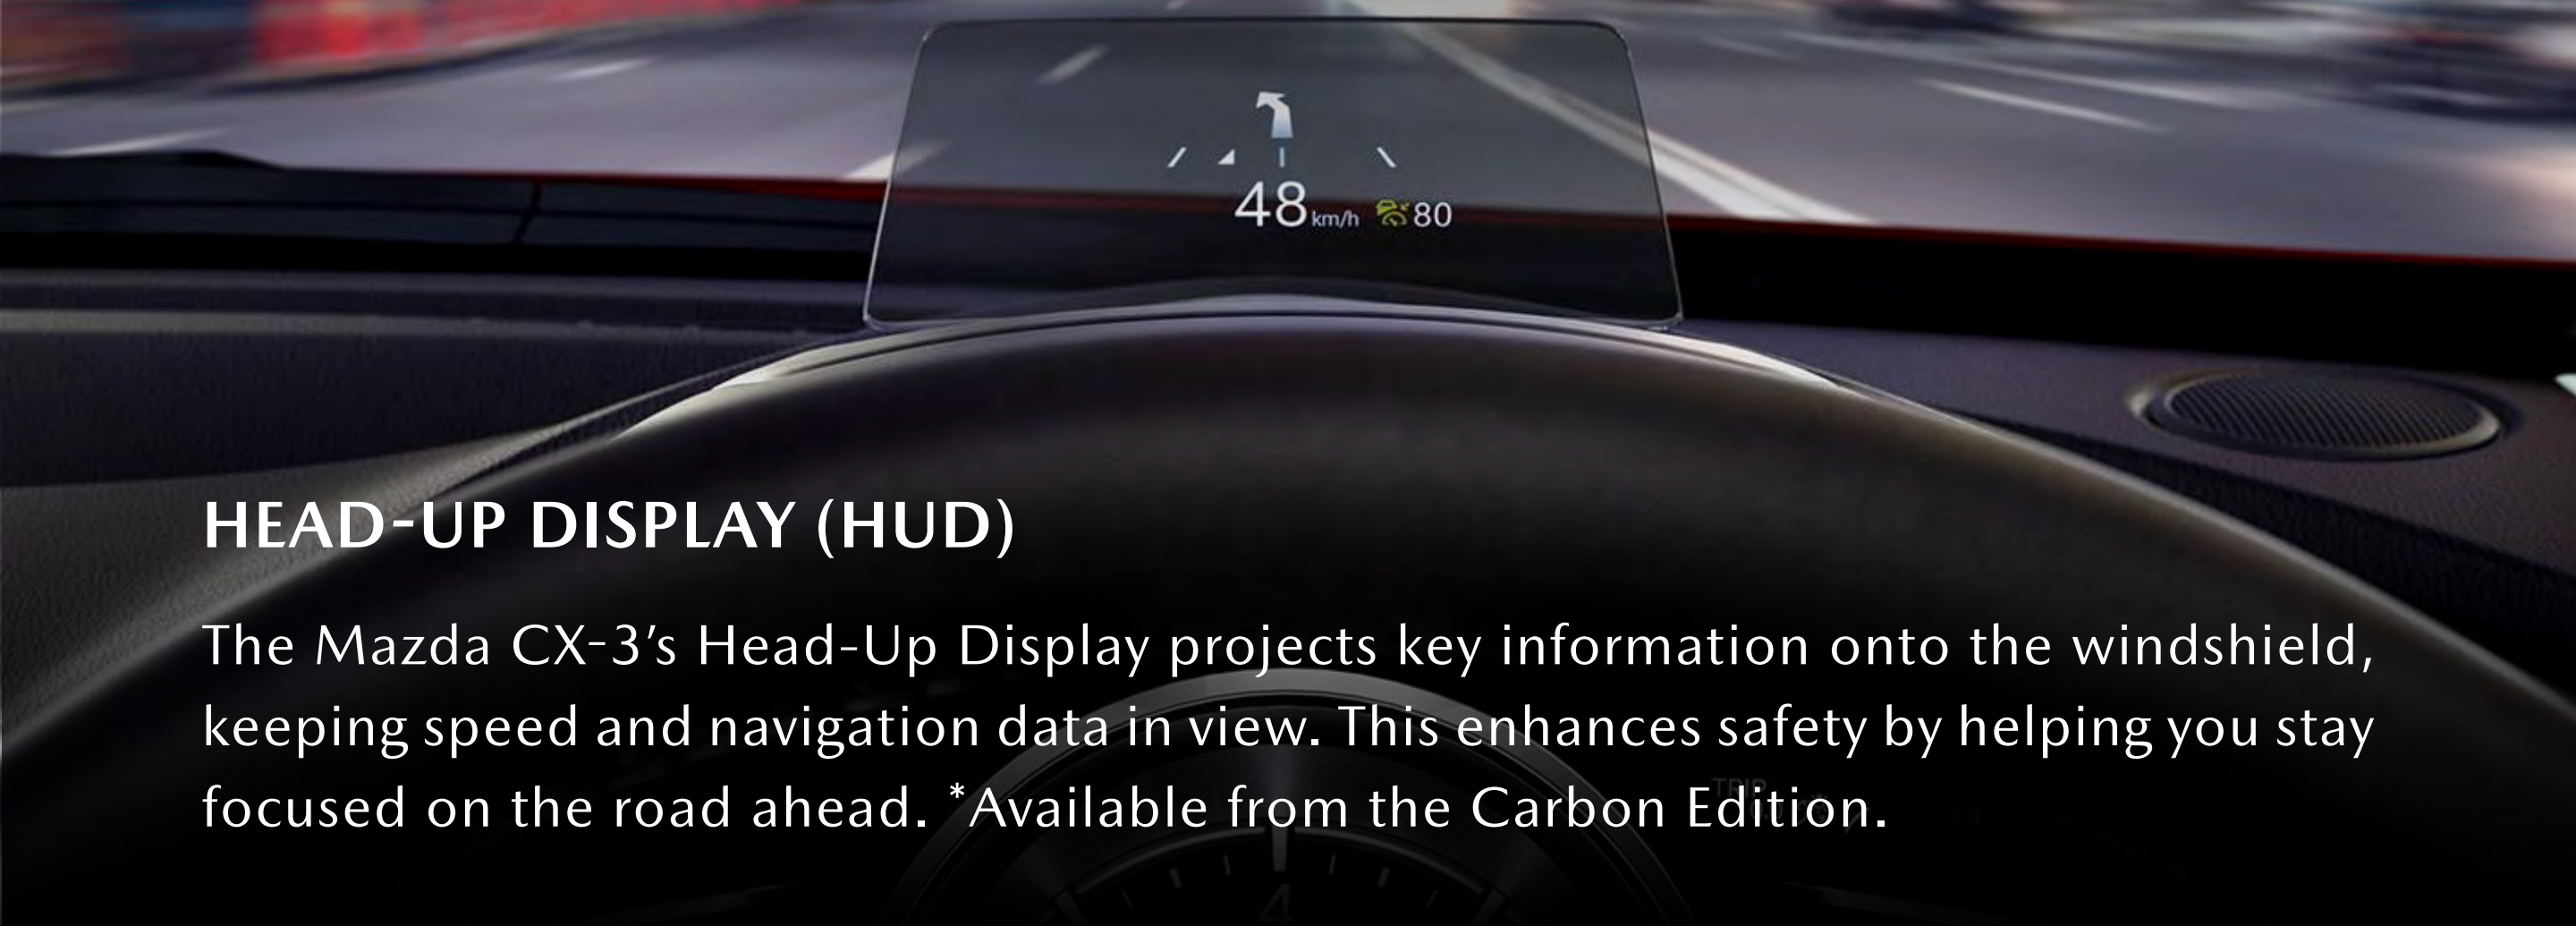

MAZDA CX-3

SAFETY & SECURITY FEATURES

HEAD-UP DISPLAY (HUD)

The Mazda CX-3's Head-Up Display projects key information onto the windshield, keeping speed and navigation data in view. This enhances safety by helping you stay focused on the road ahead. *Available from the Carbon Edition.