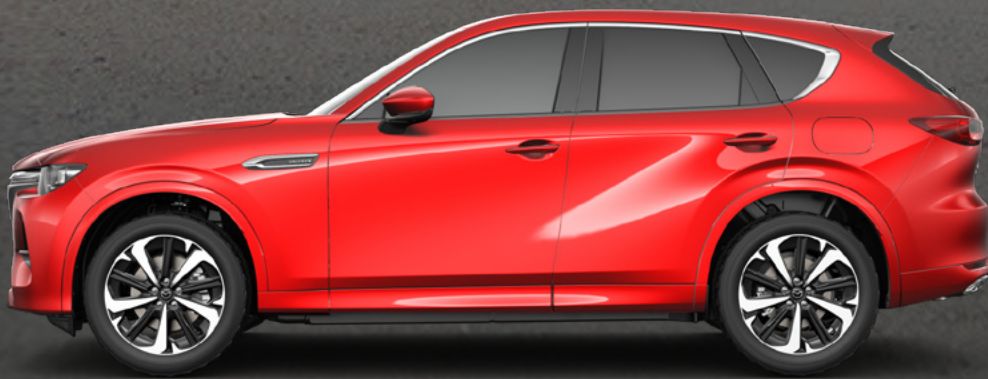

SOUL RED CRYSTAL