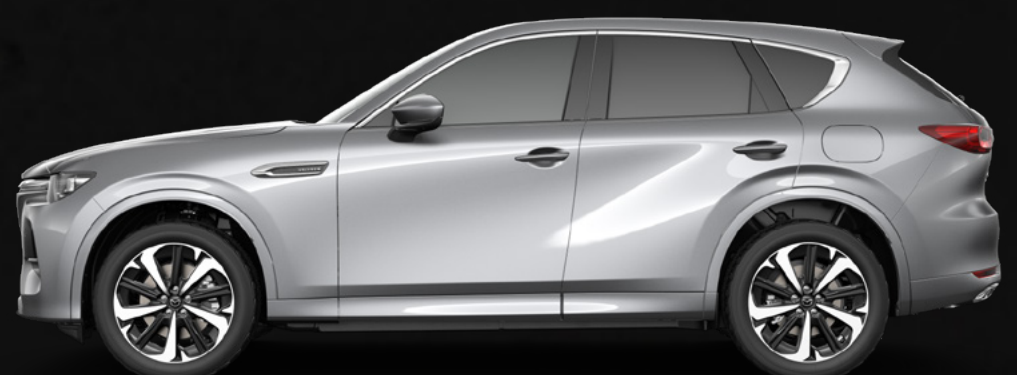

MACHINE GREY

[VIEW SPECIFICATIONS](#)