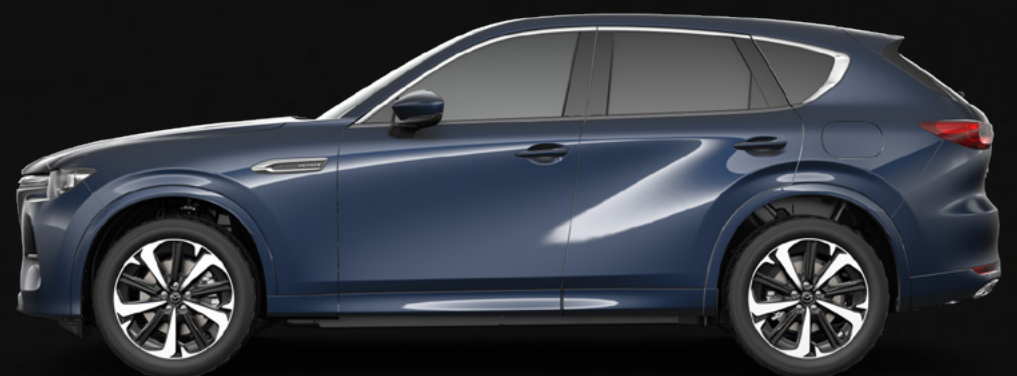

DEEP CRYSTAL BLUE