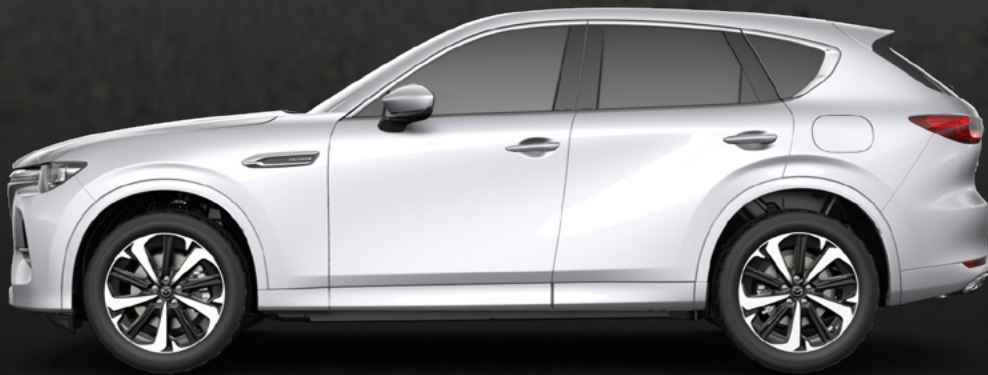

SONIC SILVER