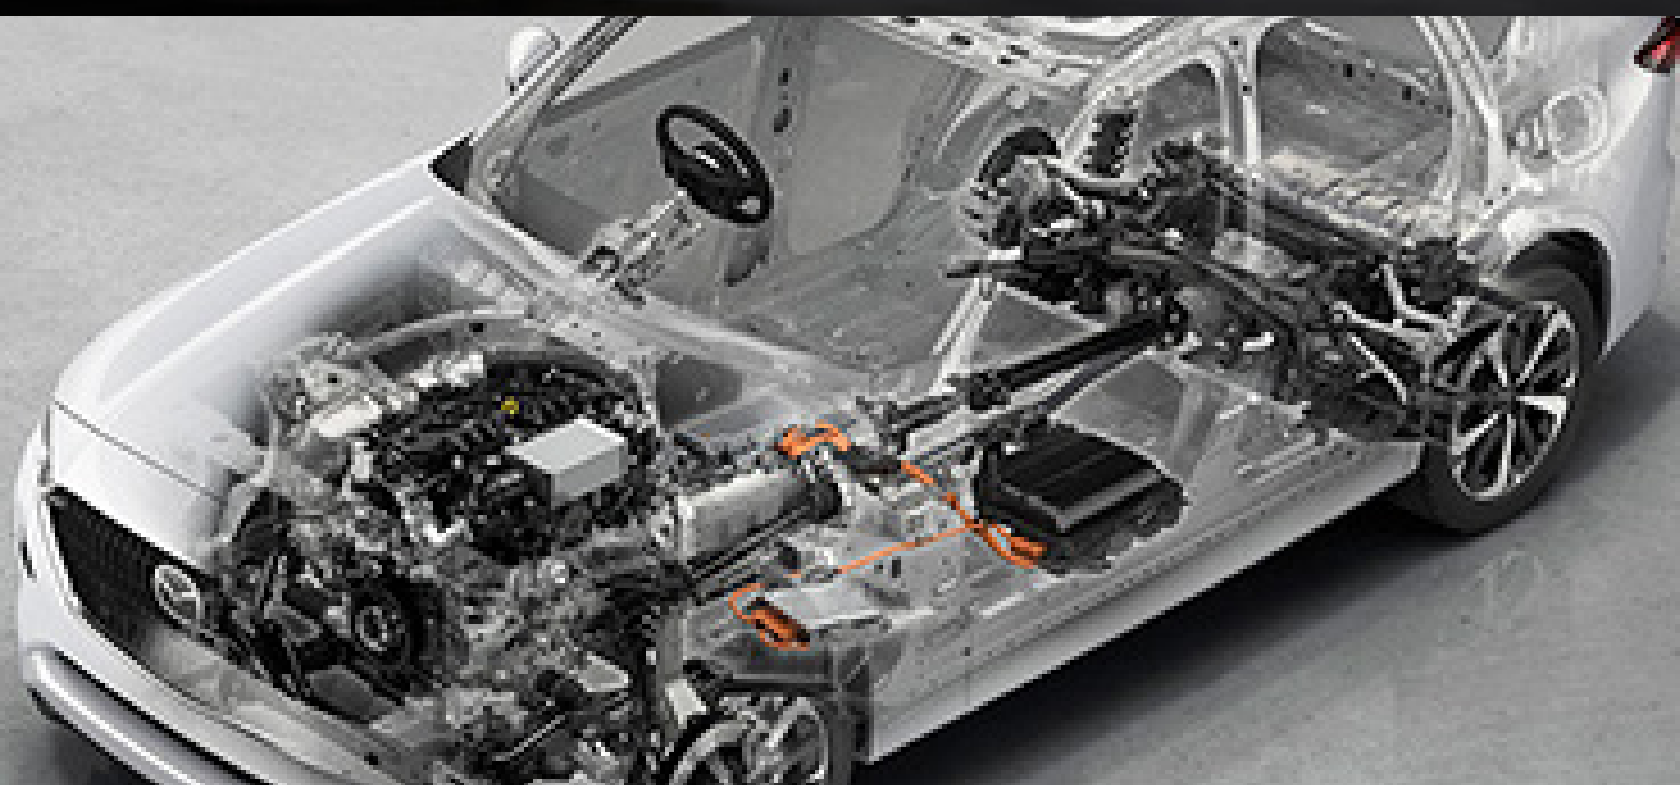

The Mazda CX-60 3.3L Turbo Diesel Mild-Hybrid is a powerful expansion on our luxurious SUV range. Offering top-of-the-range features to better move you.