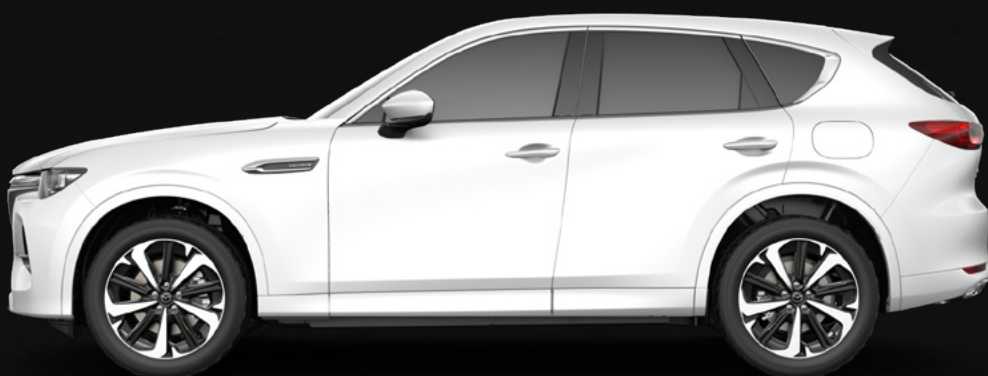

RHODIUM WHITE